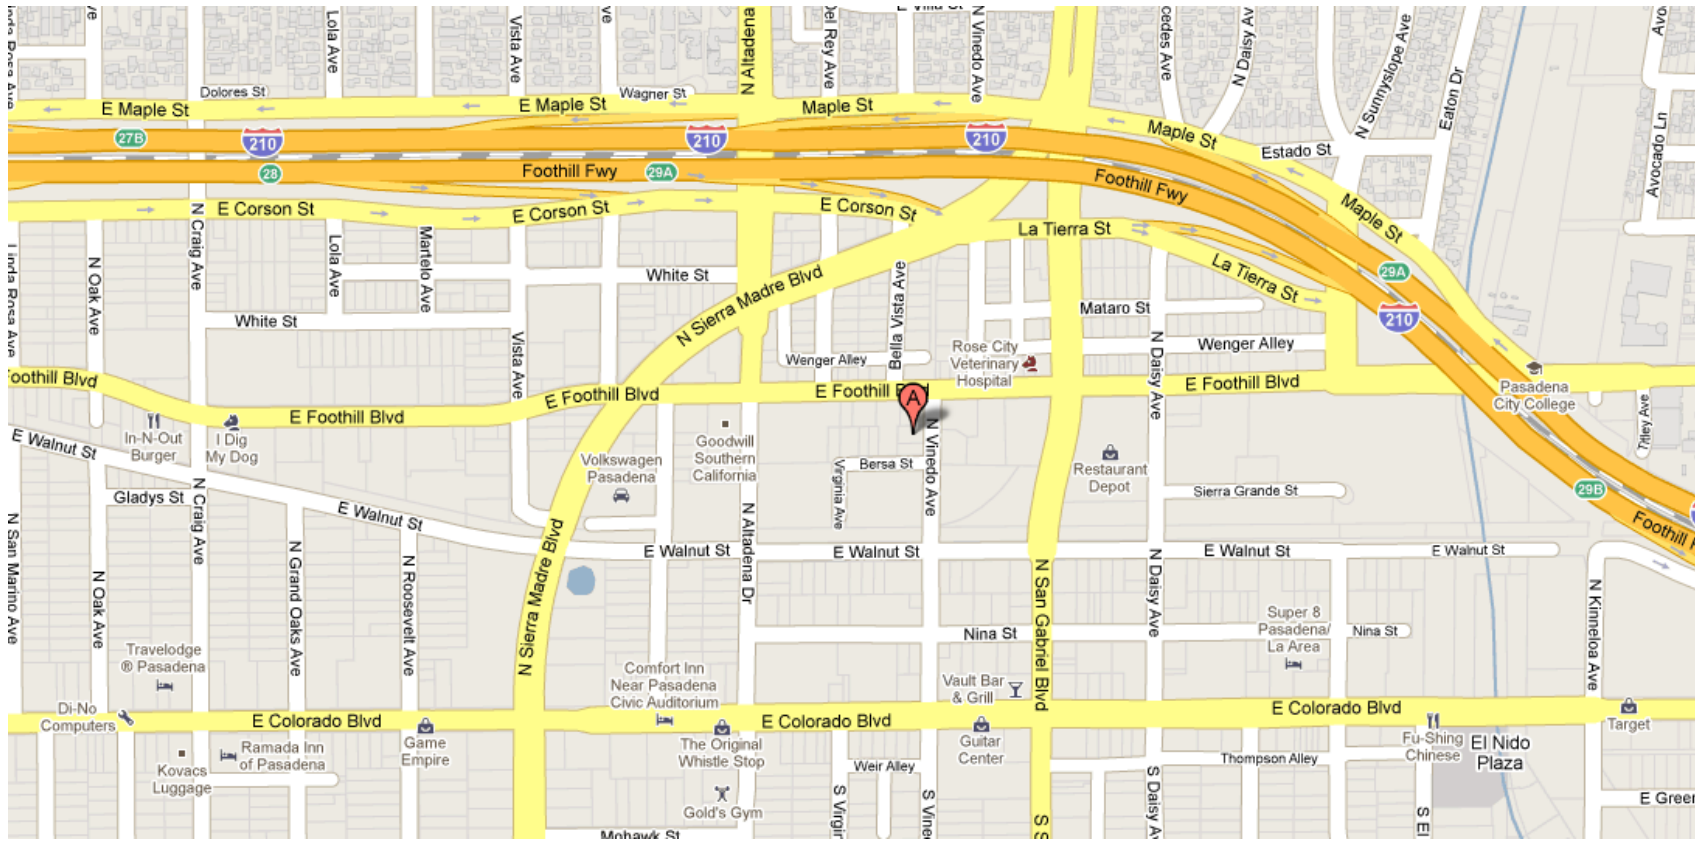

Directions to American Legion: 179 North Vinedo Ave. Pasadena, CA 91107-3462

1. Head southeast on Lincoln Blvd toward Broadway St 0.5 mi
 2. Turn left at the 1st cross street onto Olympic Blvd (signs for Santa Monica Fwy/Los Angeles) 0.1 mi
 3. Merge onto I-10 E via the ramp to Los Angeles 12.4 mi
 4. Take exit 13B on the left for State 110 N toward Pasadena 0.5 mi
 5. Merge onto I-110 N/State 110 10.1 mi
 6. Continue onto S Arroyo Pkwy 1.3 mi
 7. Turn right at E Colorado Blvd 2.9 mi
 8. Turn left at N Vinedo Ave
- Destination will be on the left 0.2 mi